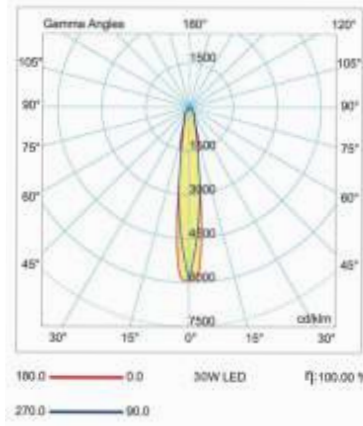

Sürücü / Driver : **OSRAM**

PHILIPS

LIFUD

EAGLE RISE

RAL 9016 RAL 9005 RAL 9006

Ürün Kodu Product Code	Ürün Açıklaması Product Description	Güç (W) Power (W)	Lümen Lighting Flux	Işık Rengi Kelvin	Boyut HxWxL (mm)	Koli Adeti Pack	Fiyat/USD Price / USD
SER11160	Monofaze Ray Spot Arm.	20W	2400	3000K	140x125	10	60.00 \$
SER11161	Monofaze Ray Spot Arm.	30W	3600	3000K	140x125	10	60.00 \$
SER1408	Monofaze Ray Spot Arm. (İthal)	20W	1800	3000K	140x125	10	20.00 \$
SER1402	Monofaze Ray Spot Arm. (İthal)	30W	2700	3000K	140x125	10	20.00 \$
SER111800	Salyangoz Arm.	30W	3750	3000-5500K	120x155	10	80.00 \$