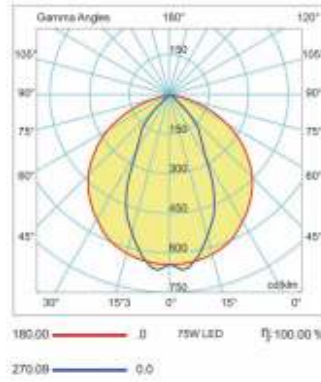

Body : Polycarbonate Body

Diffuser : Opal Diffuser

IP Rating : IP 65

Lighting Flux : Led

Power Factor : >90

Input Voltage : 220-240 V / 50-60 Hz

Driver :    

Ürün Kodu Product Code	Ürün Açıklaması Product Description	Güç (W) Power (W)	Lümen Lighting Flux	Işık Rengi Kelvin	Uzunluk Length	Koli Adeti Pack	Fiyat/USD Price / USD
SER5450	80W Large Yüksek Tavan (ENEC)	80W	9600	6500K	120 cm	4	55.00 \$
SER5454	120W Large Yüksek Tavan (ENEC)	120W	14400	6500K	120 cm	4	60.00 \$
SER5460	80W Large Yüksek Tavan	80W	7200	6500K	120 cm	4	42.00 \$
SER5464	120W Large Yüksek Tavan	120W	10800	6500K	120 cm	4	48.00 \$