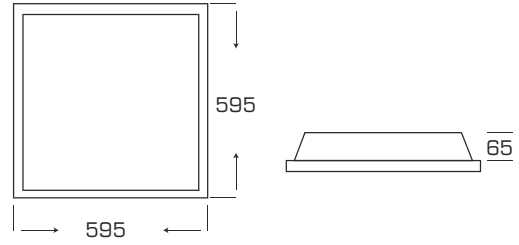

RAL 9016 RAL 9005 RAL 9006

Sürücü / Driver : **OSRAM**

PHILIPS

LİFUD

EAGLE RISE

Ölçüler / Dimensions

Ürün Kodu Product Code	Ürün Açıklaması Product Description	Güç (W) Power (W)	Lümen Lighting Flux	Işık Rengi Kelvin	Boyut HxWxL (mm)	Koli Adeti Pack	Fiyat/USD Price / USD
SER4400	60x60 Led Panel Arm.	40W	4150	6500K	595x595x65	10	48.00 \$
SER4401	60x60 Led Panel Arm.	40W	3640	4000K	595x595x65	10	48.00 \$
SER4408	60x60 Led Panel Arm.	40W	3600	3000K	595x595x65	10	48.00 \$
SER4403	30x30 Led Panel Arm.	18W	1960	6500K	295x295x65	10	38.00 \$
SER4404	30x30 Led Panel Arm.	18W	1960	4000K	295x295x65	10	38.00 \$
SER4406	30x120 Led Panel Arm.	48W	4920	6500K	295x1195x65	10	85.00 \$
SER4407	30x120 Led Panel Arm.	48W	4920	4000K	295x1195x65	10	85.00 \$
SER4409	30x60 Led Panel Arm.	21W	2200	6500K	295x595x65	10	48.00 \$
SER4410	30x60 Led Panel Arm.	21W	2200	4000K	295x595x65	10	48.00 \$
SER3105	Acil Aydınlatma Kit.	-	-	-	-	50	30.00 \$
	Dimedilebilir Driver	-	-	-	-	50	45.00 \$