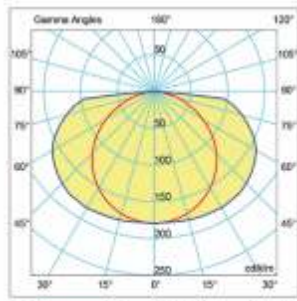

Sürücü / Driver :

RAL 9016 RAL 9005 RAL 9006