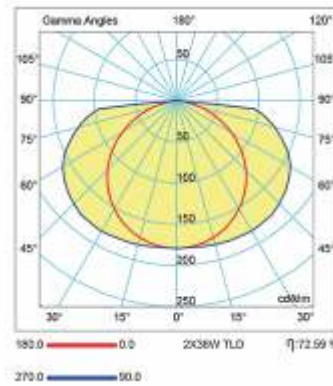

RAL 9016 RAL 9005 RAL 9006

Driver : **OSRAM**

PHILIPS

LİFUD

EAGLE RISE