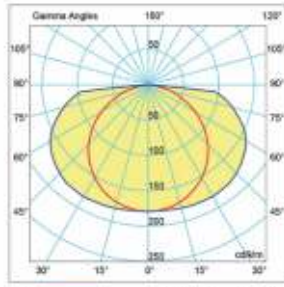

RAL 9016 RAL 9005 RAL 9006

Sürücü / Driver : **OSRAM**

PHILIPS

LİFUD

EAGLE RISE

Ölçüler / Dimensions

Ürün Kodu Product Code	Ürün Açıklaması Product Description	Güç (W) Power (W)	Lümen Lighting Flux	Işık Rengi Kelvin	Boyut HxWxL (mm)	Koli Adeti Pack	Fiyat/USD Price / USD
SER4400	60x60 Led Panel Arm.	40W	4150	6500K	595x595x65	10	48.00 \$
SER4401	60x60 Led Panel Arm.	40W	3640	4000K	595x595x65	10	48.00 \$
SER4408	60x60 Led Panel Arm.	40W	3600	3000K	595x595x65	10	48.00 \$
SER4403	30x30 Led Panel Arm.	18W	1960	6500K	295x295x65	10	38.00 \$
SER4404	30x30 Led Panel Arm.	18W	1960	4000K	295x295x65	10	38.00 \$
SER4406	30x120 Led Panel Arm.	48W	4920	6500K	295x1195x65	10	85.00 \$
SER4407	30x120 Led Panel Arm.	48W	4920	4000K	295x1195x65	10	85.00 \$
SER4409	30x60 Led Panel Arm.	21W	2200	6500K	295x595x65	10	48.00 \$
SER4410	30x60 Led Panel Arm.	21W	2200	4000K	295x595x65	10	48.00 \$
SER3105	Acil Aydınlatma Kit.	-	-	-	-	50	30.00 \$
	Dimedilebilir Driver	-	-	-	-	50	45.00 \$